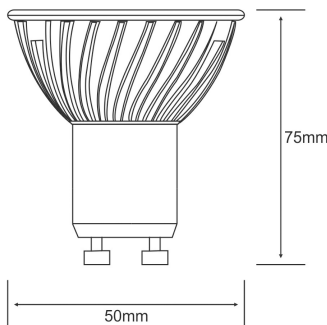

747101636

Higher Power LED

High Power LED GU10 7W Warm White 2700K 342lm 38°

DATA SHEET

LINE DRAWING

747101636

LUXRAM Higher Power LED

[Click to view the full product details](#)

PHYSICAL CHARACTERISTICS

Colour Finish Frosted
Colour Finish 2 Aluminium

MECHANICAL SPECIFICATION

Item Nett Weight (kg) 0.07kg
Diameter (mm) 50mm
Height (mm) 75mm

ENERGY SPECIFICATION

Energy Class A

LAMP SPECIFICATION

Lamp Socket GU10
Type of Lamp Included GU10
Brand of Lamp Luxram
Colour Temperature (K) 2700K Warm White

OPTICAL SPECIFICATION

Beam Angle (°) 38°
System Flux (lm) 342lm

ELECTRICAL & SAFETY SPECIFICATION

Dimmable No